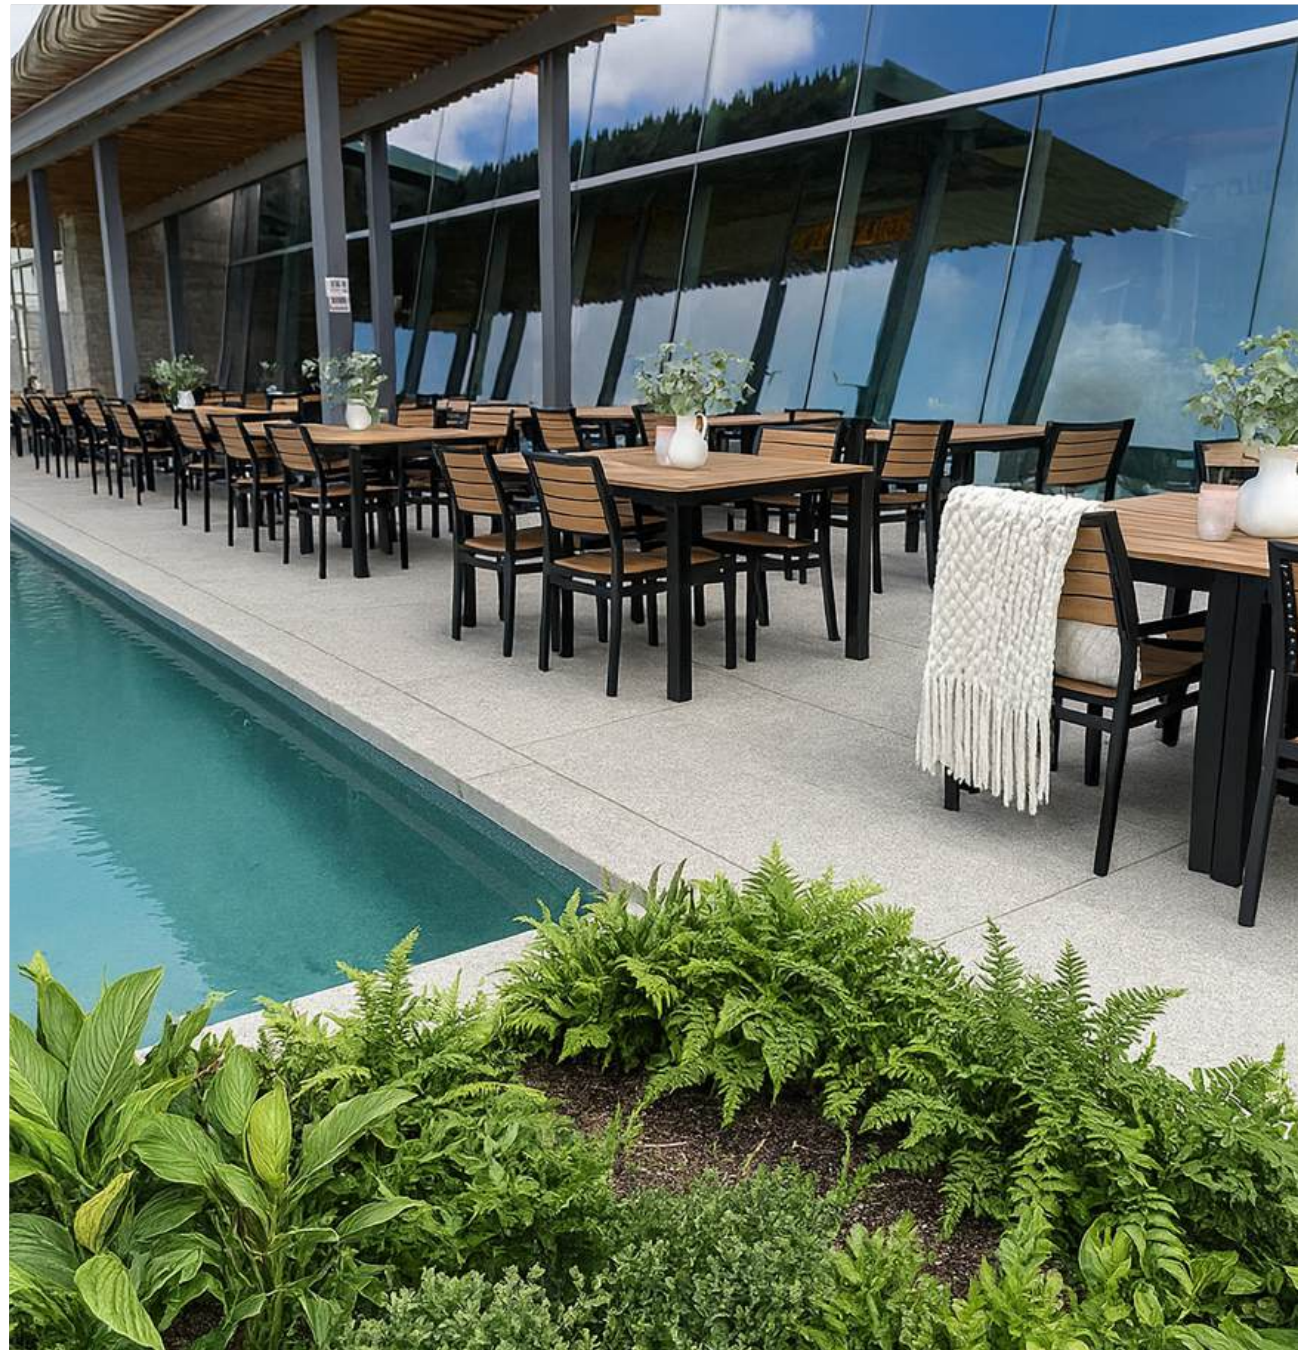

SUMMIT

16

Summit – A majestic fusion of innovation material technology and chic design. Protège's Summit Collection features a robust aluminum structure finished with a weather-resistant powder coating, paired with brilliantly high-quality faux teak.

The faux teak elements are made from a durable UV-resistant polymer, mimicking the natural warmth and charm of real wood without the maintenance. Featuring various dining tables, chairs, accent tables and bar height options, showcasing a harmonious blend of rustic charm with modern elegance.