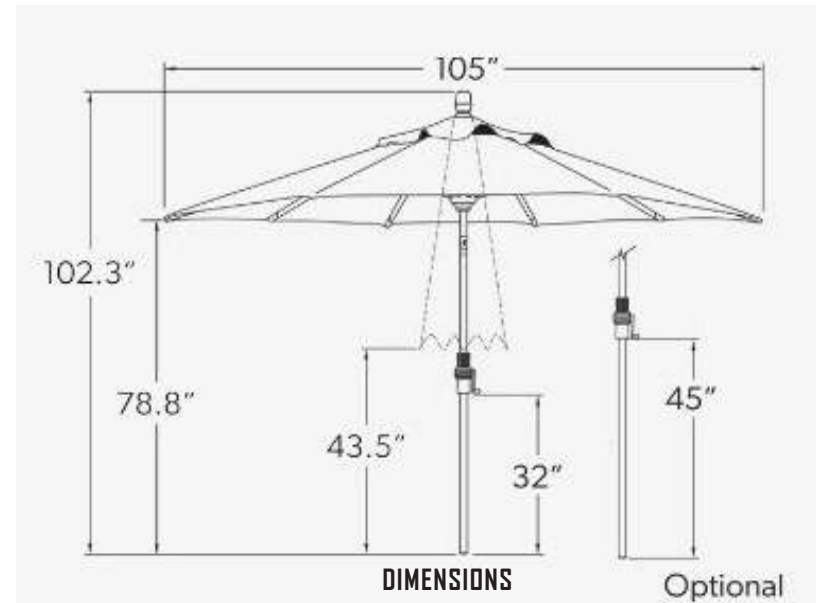

9' OCTAGON FLEX

CANOPY COLOURS

9' OCTAGON FLEX

TILT METHOD: AUTO TILT

CANOPY MATERIAL: D'BRAVIA

BLACK FRAME

FIBERGLASS RIBS

- Designed to withstand the elements & provide long-lasting performance.
- Commercially Rated 3 year Warranty