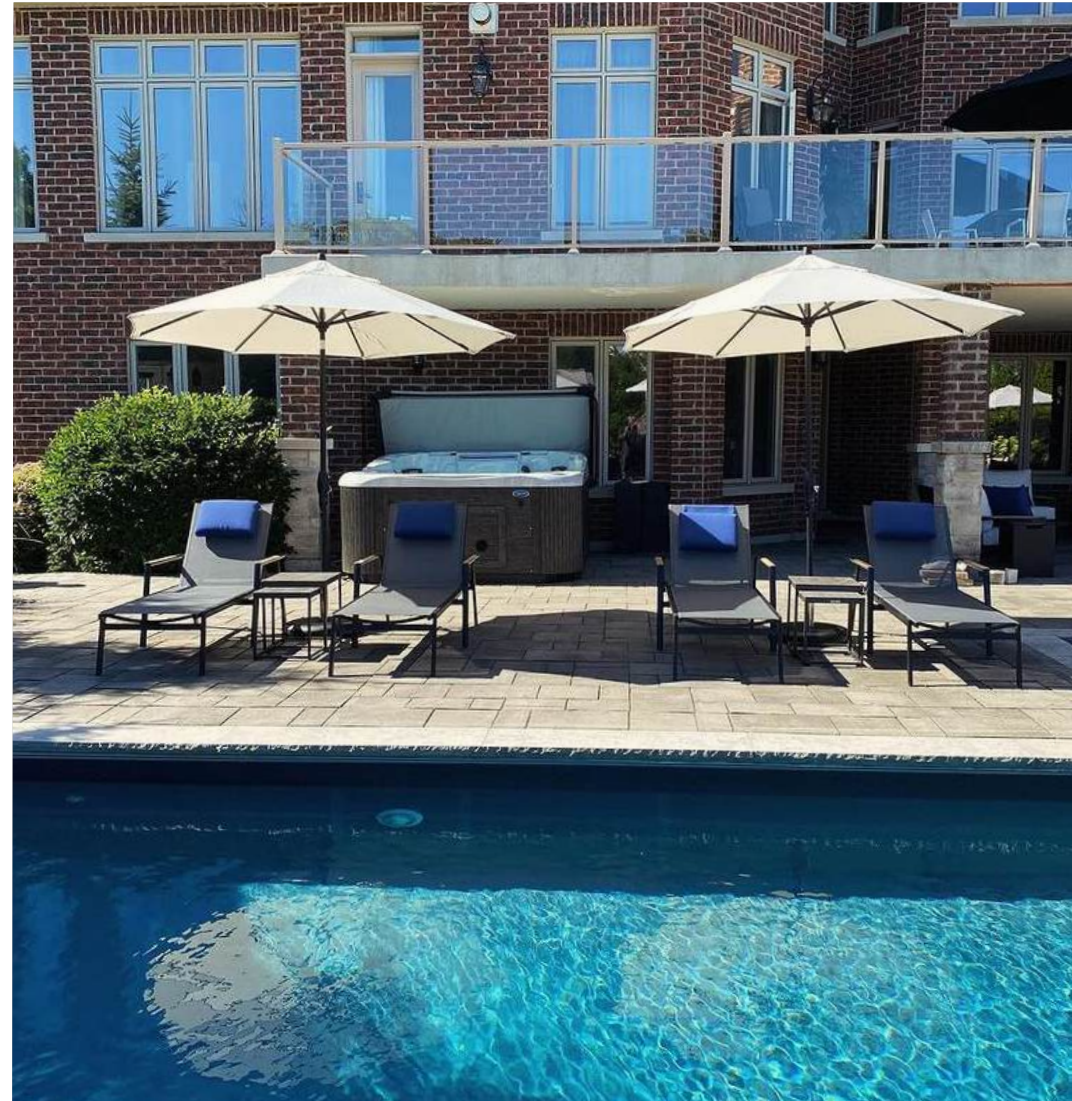

TREASURE GARDEN

17

Since 1984, Treasure Garden has built a reputation of leadership by producing top quality, custom-made, handcrafted umbrellas. Combining advanced technology with the latest colour and fabric trends, we continue to enhance our products and their performance every year. We are committed to providing the largest and most innovative selection of shade solutions to suit all your needs and include umbrella lighting and furniture cover protection.

Shown Below:

Treasure Garden 9' Auto Tilt Octagon Market Umbrella Textured Black with Vanilla O' bravia Canopy