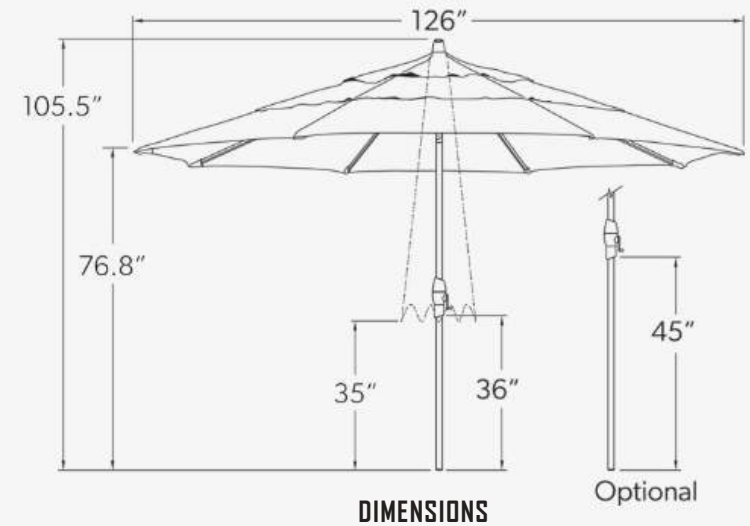

FIBERGLASS RIBS

- Designed to withstand the elements & provide long-lasting performance.
- Commercially Rated 3 year Warranty

8' x 10' OCTAGON

CANOPY COLORS

BLACK
TG-810RBK-
BLACK

BOULDER
TG-810RBK-
BOULDER