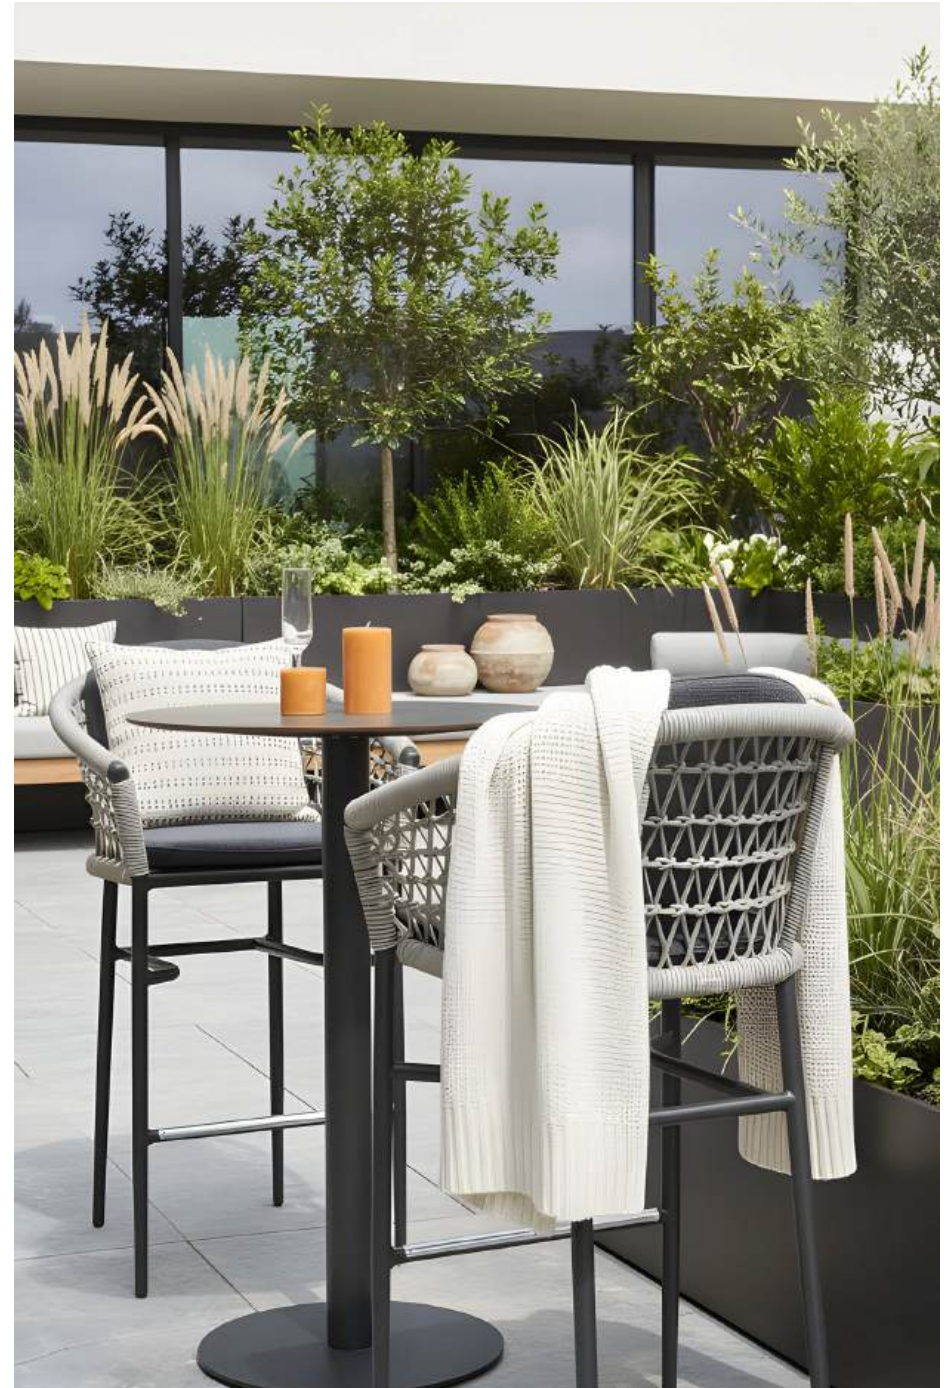

Shown Above:

Muses Fishnet Sofa
Muses Club Chairs

Frame:

Textured Black

Shown on Right Page:

Muses Bar Chairs
Muses Bar Table

Frame:

Textured Black

Create unforgettable moments...

Step into the world of outdoor artistry with the Muses Collection