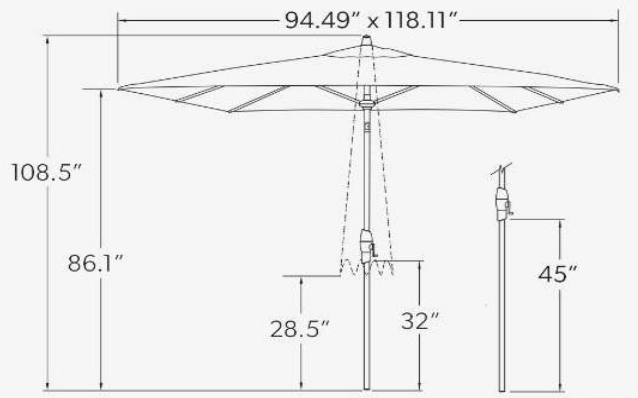

TEXTURED BLACK FRAME

DIMENSIONS

Optional

Market Umbrella Bases

Black
SJ-060

29lbs Resin Base
Single Lock Wing Nut
Diameter: 17.5";
Thickness: 2"

Black
UBCB55-B

55lbs Polycrete Base
Single Lock Wing Nut
Diameter: 19"; Thickness : 2.56"