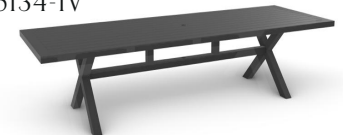

Charcoal
HAR-DT-45134-CHC